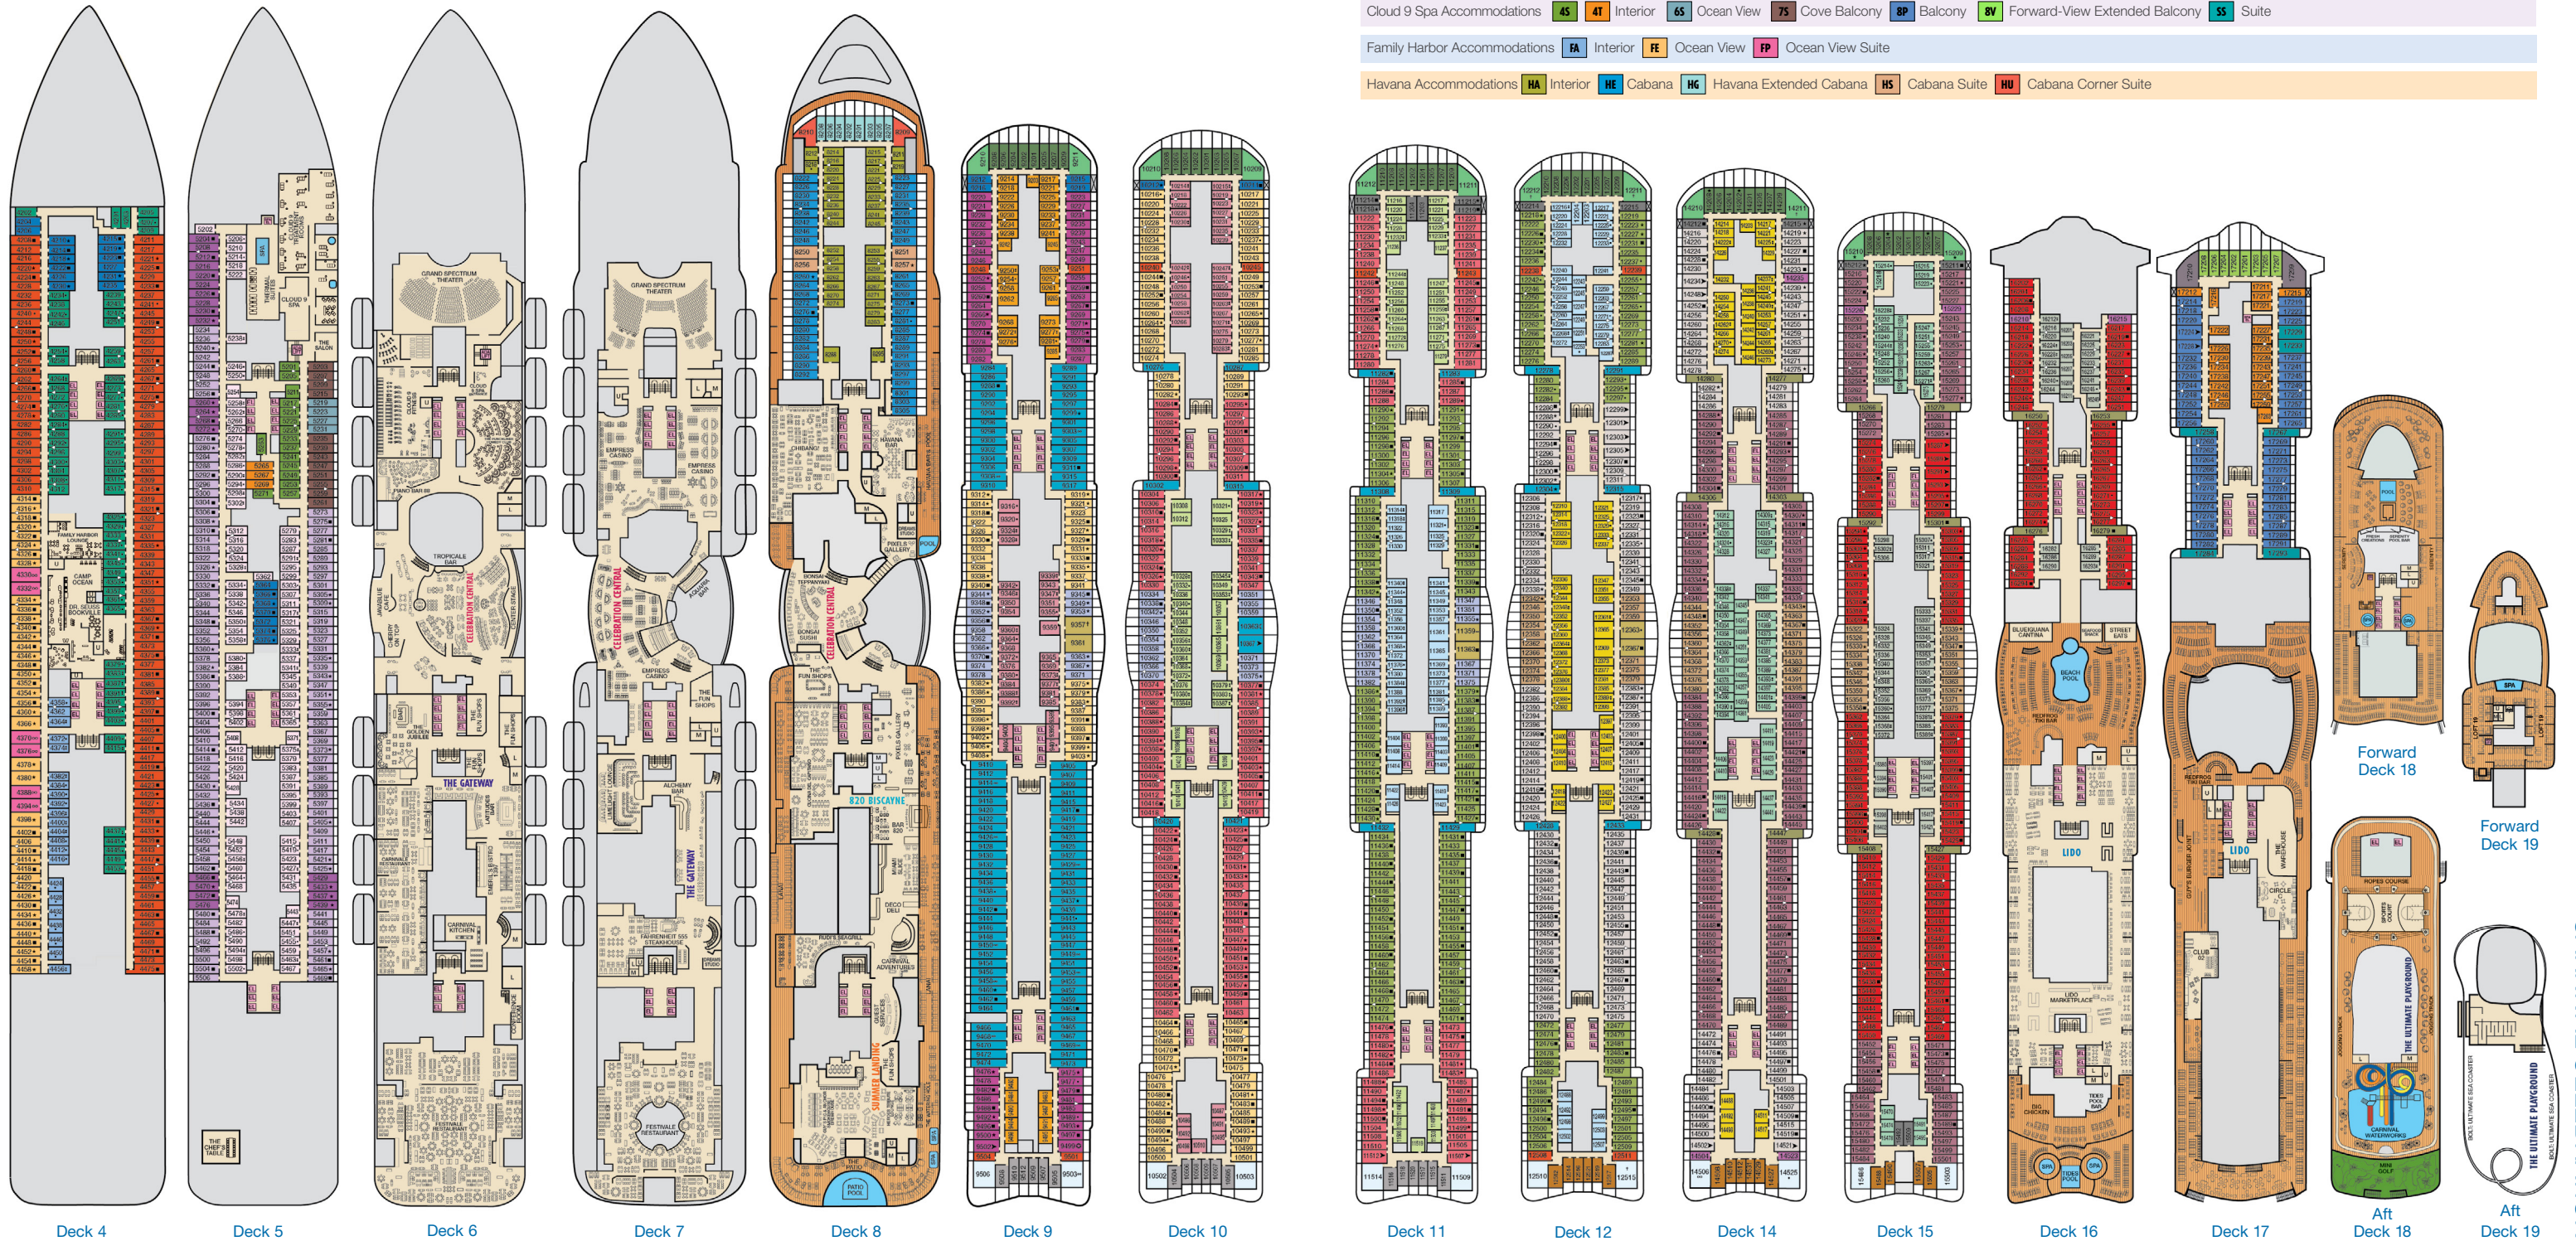

CATEGORIES

- 4A 4B 4C 4D 4E 4F 4G 4H 4I Interior
- 4N 4O Premium Interior
- 6A 6B Ocean View
- 7C Cove Balcony
- 7X 7Y Junior Balcony
- 8A 8B 8C 8D 8E 8F 8G Balcony
- 8J 8K Extended Balcony
- 8L Forward-View Extended Balcony
- 8M 8N Aft-View Extended Balcony
- 0S 0T Ocean Suite
- DS Carnival Excel Suite
- KS Carnival Excel Corner Suite
- LS Carnival Excel Aft Suite
- SV Carnival Excel Presidential Suite

Gross Tonnage: 182,800 Length: 1130 feet Beam: 137 feet  
 Cruising Speed: 17 Knots Guest Capacity: 5,374 (Double Occupancy)  
 Total Staff: 1,735 Registry: Panama

Cloud 9 Spa Accommodations 4S 4T Interior 6S Ocean View 7S Cove Balcony 8P Balcony 8V Forward-View Extended Balcony SS Suite

Family Harbor Accommodations FA Interior FE Ocean View FP Ocean View Suite

Havana Accommodations HA Interior HE Cabana HG Havana Extended Cabana HS Cabana Suite HU Cabana Corner Suite

Gross Tonnage: 182,800 Length: 1130 feet Beam: 137 feet  
Cruising Speed: 17 Knots Guest Capacity: 5,374 (Double Occupancy)  
Total Staff: 1,735 Registry: Panama